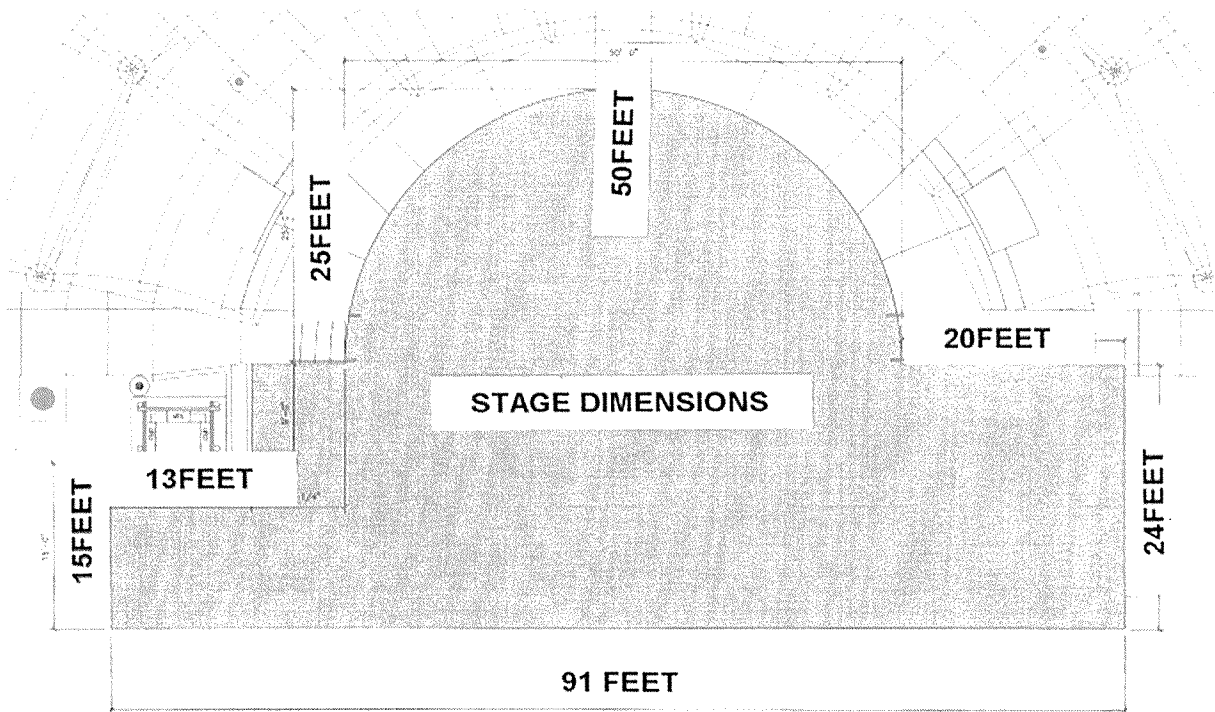

STAGE SPECS

Venue Type Open Air Amphitheater

Stage Material Concrete

Stage Dimensions 91' wide X 50' deep to longest part of stage (please refer to image above)

Stage Left Wing 20' wide X 15" deep (please refer to image above)

Stage Right Wing 20' wide X 20' deep (please refer to image above)

Stage Height 1' 6"

Stage Roof Production Company will provide 40' x 32'x30' ground support with wings
16'x30' can be up stage or down stage